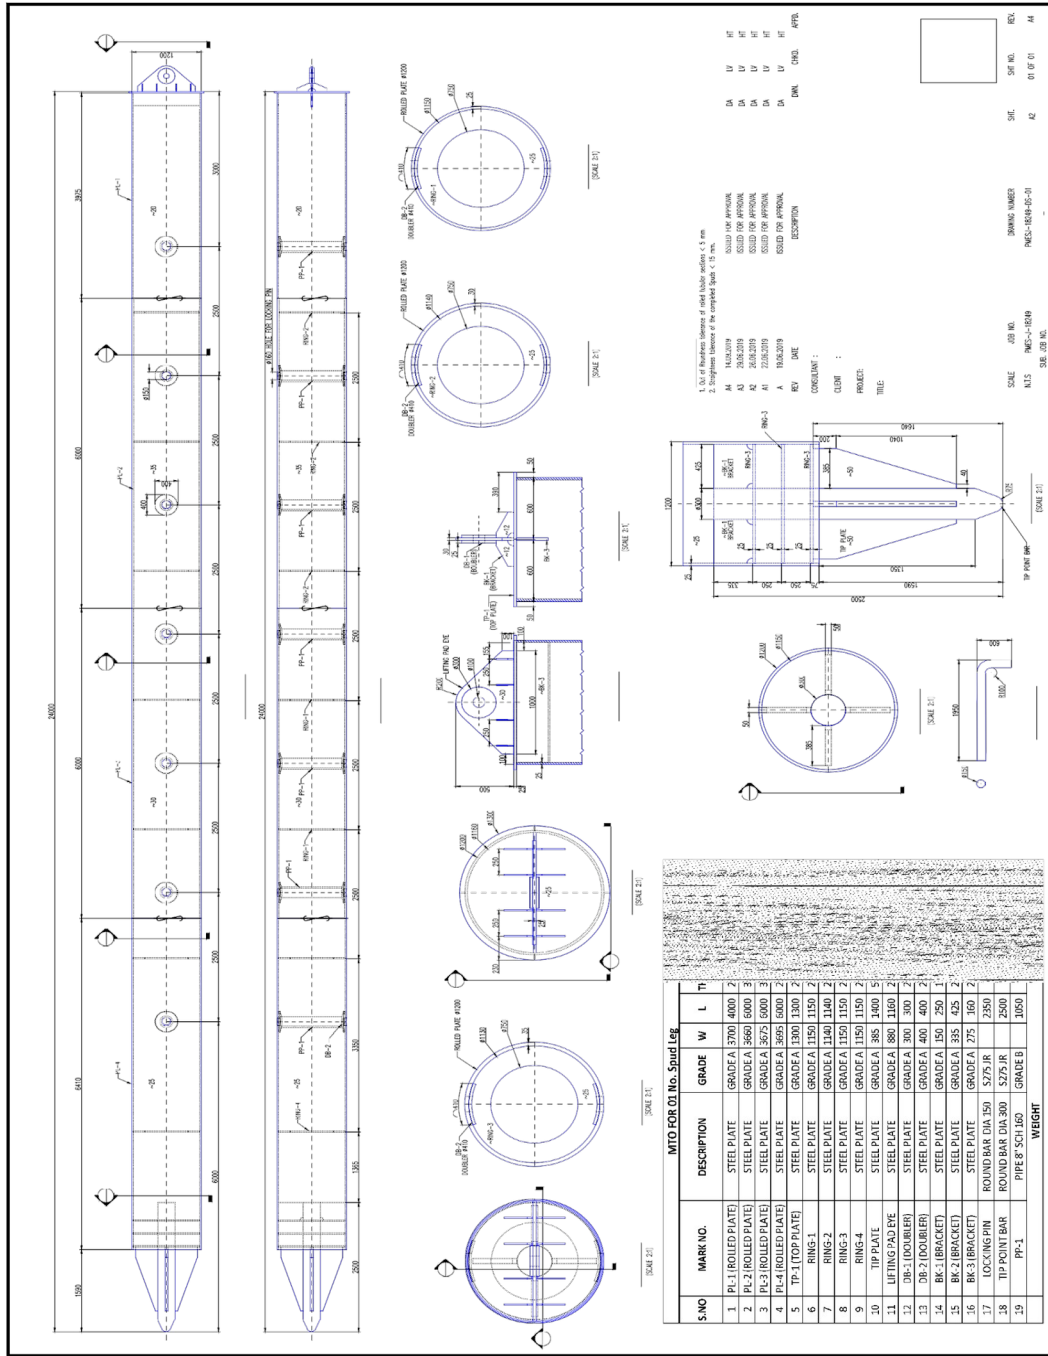

WORLD WIDE EQUIPMENT

Particulars are believed to be correct but not guaranteed. Owners reserve the rights to amend the specifications without notifications. Particulars are entirely without warranty as to correctness and interested parties must inspect vessel's certificates & drawings and/or physically inspect the vessel.

World Wide Equipment

Mezzanine Floor, Office M2
Al Mujahid Printing Press
Old Mazda Road
P.O. Box 63297
United Arab Emirates, Abu Dhabi
Phone: +971563734526
Email: info@wwe-me.com

WORLD WIDE EQUIPMENT

Middle East

Commercial agents

LKL Middle East
Boulevard Plaza tower 1
United Arab Emirates, Dubai
P.O. Box: 334032
Phone: +971563734526
E-mail: info@lklme.com
www.lklme.com